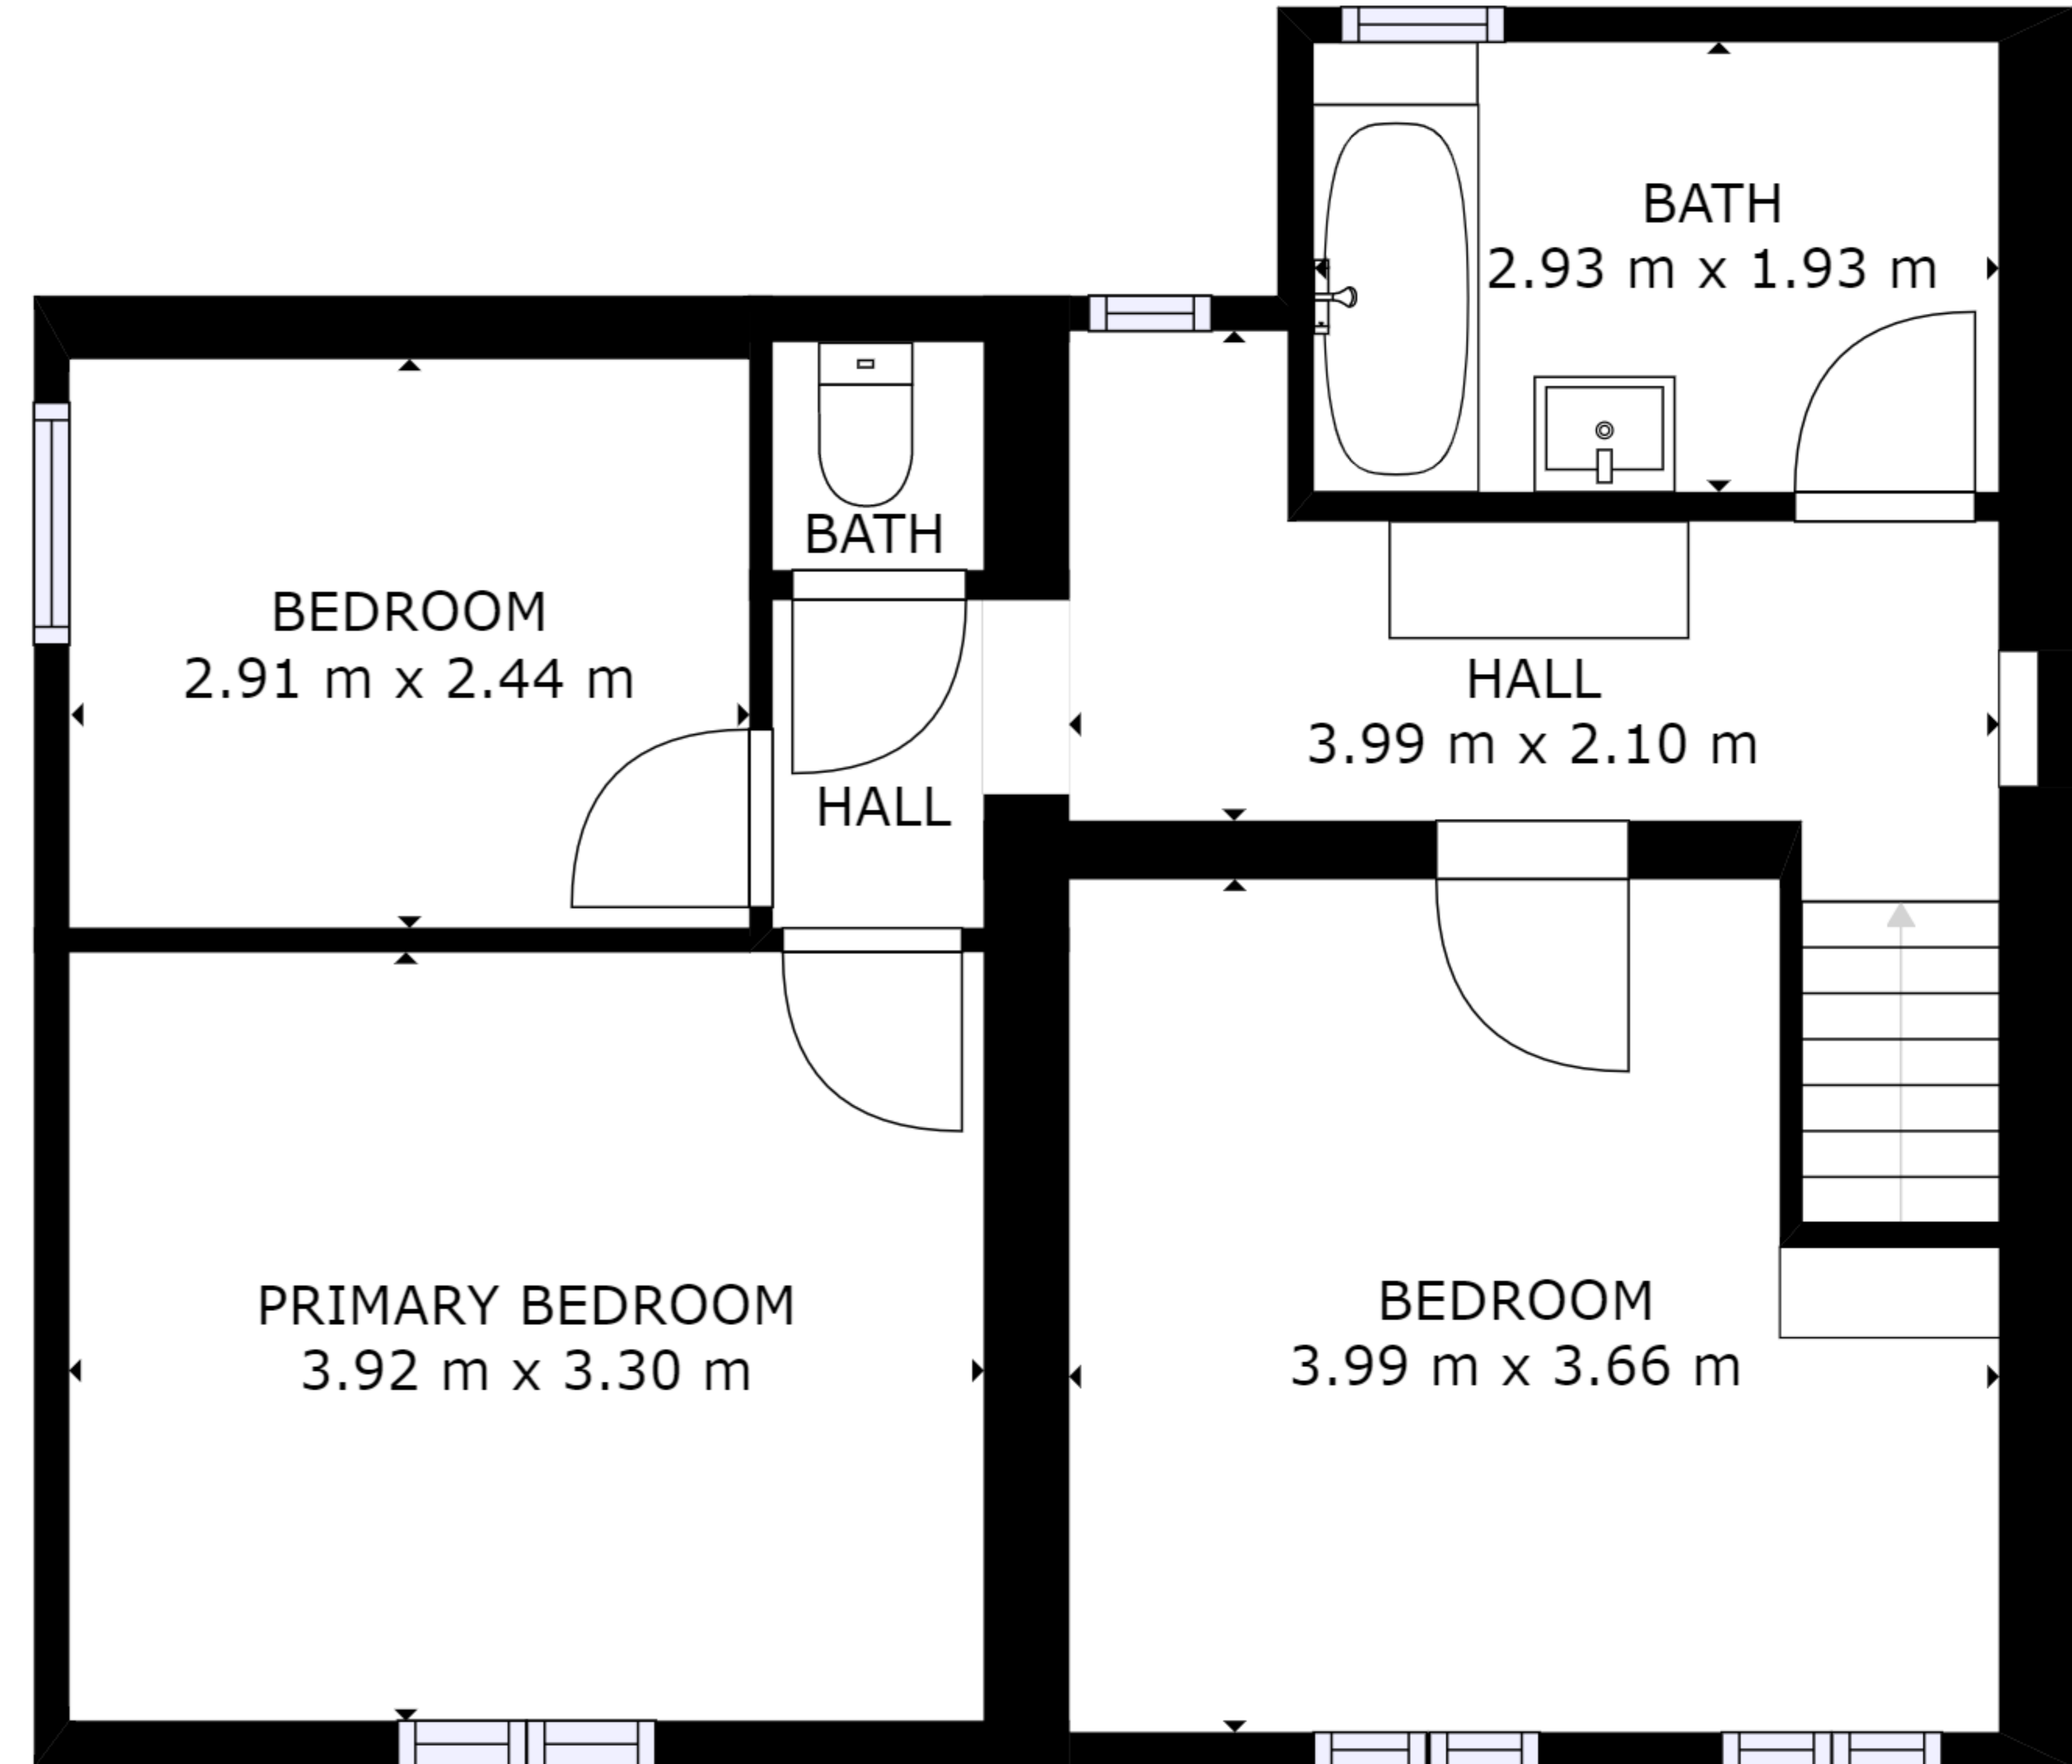

FLOOR 1

FLOOR 2

GROSS INTERNAL AREA
 FLOOR 1: 42 m², FLOOR 2: 53 m²
 TOTAL: 94 m²

SIZES AND DIMENSIONS ARE APPROXIMATE, ACTUAL MAY VARY.